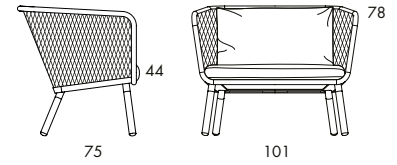

O141 22.4 kg | 0.9 m³/pc (1.7 m³/2 pcs)

O142 23.8 kg | 0.9 m³/pc (1.7 m³/2 pcs)

O143 24 kg | 0.9 m³/pc (1.7 m³/2 pcs)

GENEROUS EASY CHAIR. Steel basket and leg fittings of painted tubular steel and flattened expanded metal. Painted steel. Oiled oak legs. Seat/lumbar cushions of polyester foam and down. The seat and back cushions are fabric or leather covered. Leather as per colour chart. 6b. Removable covers.

	O141 O142 O143
Seat height	44
Overall height	78
Overall width	101
Overall depth	75
Weight, kg	23.8/23.8/24
Cbm	0.9

D451

D452

D452 + D941

D44

SMALL EASY CHAIR AND SOFA. Steel basket and leg fittings of painted tubular steel and flattened expanded metal. Lacquered steel. Oiled oak legs. Seat/lumbar cushions of polyester foam and down. The seat and back cushions are Reversible and covered in fabric or leather. Leather as per cc. 6b. Removable covers.

	O145
Seat height	44
Overall height	78
Overall width	79
Overall depth	75
Weight, kg	21.1

	O148
Seat height	44
Overall height	78
Overall width	179
Overall depth	75
Weight, kg	58.8

EASY CHAIR | CHAIR. Frame in Tubular steel and flattened expanded metal. HR polyurethane padding in seat. Seat upholstered in fabric or leather. Leather as per colour chart. 6a. Plastic foot. For indoor use. X40 easy-chair with seat height 41 cm and X46 chair with seatheight 46 cm.

	O130		O131
Seat height	41	Seat height	46
Overall height	75	Overall height	82
Overall width	55	Overall width	55
Overall depth	60	Overall depth	58