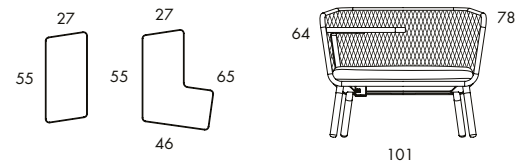

O141 22.4 kg | 0.9 m³/pc (1.7 m³/2 pcs)

O142 23.8 kg | 0.9 m³/pc (1.7 m³/2 pcs)

O143 24 kg | 0.9 m³/pc (1.7 m³/2 pcs)

GENEROUS EASY CHAIR. Steel basket and leg fittings of painted tubular steel and flattened expanded metal. Painted steel. Oiled oak legs. Seat/lumbar cushions of polyester foam and down. The seat and back cushions are fabric or leather covered. Leather as per colour chart. 6b. Removable covers.

	O141 O142 O143
Seat height	44
Overall height	78
Overall width	101
Overall depth	75
Weight, kg	23.8/23.8/24
Cbm	0.9

D451

D452

D452 + D941

D44

SMALL EASY CHAIR AND SOFA. Steel basket and leg fittings of painted tubular steel and flattened expanded metal. Lacquered steel. Oiled oak legs. Seat/lumbar cushions of polyester foam and down. The seat and back cushions are Reversible and covered in fabric or leather. Leather as per cc. 6b. Removable covers.

	O145
Seat height	44
Overall height	78
Overall width	79
Overall depth	75
Weight, kg	21.1

	O148
Seat height	44
Overall height	78
Overall width	179
Overall depth	75
Weight, kg	58.8

EASY CHAIR | CHAIR. Frame in Tubular steel and flattened expanded metal. HR polyurethane padding in seat. Seat upholstered in fabric or leather. Leather as per colour chart. 6a. Plastic foot. For indoor use. X40 easy-chair with seat height 41 cm and X46 chair with seatheight 46 cm.

	O130		O131
Seat height	41	Seat height	46
Overall height	75	Overall height	82
Overall width	55	Overall width	55
Overall depth	60	Overall depth	58