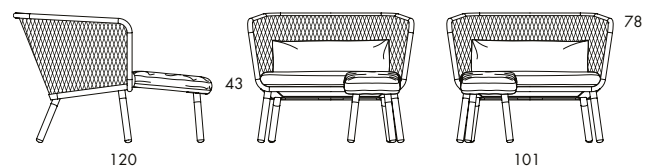

O141 22.4 kg | 0.9 m³/pc (1.7 m³/2 pcs)

O142 23.8 kg | 0.9 m³/pc (1.7 m³/2 pcs)

O143 24 kg | 0.9 m³/pc (1.7 m³/2 pcs)

GENEROUS EASY CHAIR. Steel basket and leg fittings of painted tubular steel and flattened expanded metal. Painted steel. Oiled oak legs. Seat/lumbar cushions of polyester foam and down. The seat and back cushions are fabric or leather covered. Leather as per colour chart. 6b. Removable covers.

	O141 O142 O143
Seat height	44
Overall height	78
Overall width	101
Overall depth	75
Weight, kg	23.8/23.8/24
Cbm	0.9

D451

D452

D452 + D941

D44

SMALL EASY CHAIR AND SOFA. Steel basket and leg fittings of painted tubular steel and flattened expanded metal. Lacquered steel. Oiled oak legs. Seat/lumbar cushions of polyester foam and down. The seat and back cushions are Reversible and covered in fabric or leather. Leather as per cc. 6b. Removable covers.

	O145
Seat height	44
Overall height	78
Overall width	79
Overall depth	75
Weight, kg	21.1

	O148
Seat height	44
Overall height	78
Overall width	179
Overall depth	75
Weight, kg	58.8

EASY CHAIR | CHAIR. Frame in Tubular steel and flattened expanded metal. HR polyurethane padding in seat. Seat upholstered in fabric or leather. Leather as per colour chart. 6a. Plastic foot. For indoor use. X40 easy-chair with seat height 41 cm and X46 chair with seatheight 46 cm.

	O130		O131
Seat height	41	Seat height	46
Overall height	75	Overall height	82
Overall width	55	Overall width	55
Overall depth	60	Overall depth	58