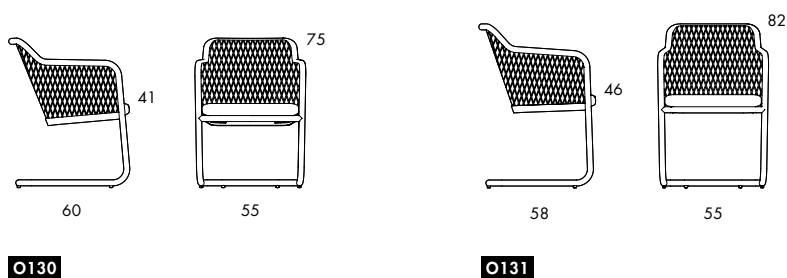

	O141 O142 O143
Seat height	44
Overall height	78
Overall width	101
Overall depth	75
Weight, kg	23.8/23.8/24
Cbm	0.9

D451

D452

D452 + D941

D44

SMALL EASY CHAIR AND SOFA. Steel basket and leg fittings of painted tubular steel and flattened expanded metal. Lacquered steel. Oiled oak legs. Seat/lumbar cushions of polyester foam and down. The seat and back cushions are Reversible and covered in fabric or leather. Leather as per cc. 6b. Removable covers.

	O145
Seat height	44
Overall height	78
Overall width	79
Overall depth	75
Weight, kg	21.1

	O148
Seat height	44
Overall height	78
Overall width	179
Overall depth	75
Weight, kg	58.8

EASY CHAIR | CHAIR. Frame in Tubular steel and flattened expanded metal. HR polyurethane padding in seat. Seat upholstered in fabric or leather. Leather as per colour chart. 6a. Plastic foot. For indoor use. X40 easy-chair with seat height 41 cm and X46 chair with seatheight 46 cm.