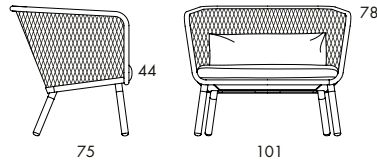

O141 22.4 kg | 0.9 m³/pc (1.7 m³/2 pcs)

O142 23.8 kg | 0.9 m³/pc (1.7 m³/2 pcs)

O143 24 kg | 0.9 m³/pc (1.7 m³/2 pcs)

GENEROUS EASY CHAIR. Steel basket and leg fittings of painted tubular steel and flattened expanded metal. Painted steel. Oiled oak legs. Seat/lumbar cushions of polyester foam and down. The seat and back cushions are fabric or leather covered. Leather as per colour chart. 6b. Removable covers.

	O141 O142 O143
Seat height	44
Overall height	78
Overall width	101
Overall depth	75
Weight, kg	23.8/23.8/24
Cbm	0.9

D451

D452

D452 + D941

D44

SMALL EASY CHAIR AND SOFA. Steel basket and leg fittings of painted tubular steel and flattened expanded metal. Lacquered steel. Oiled oak legs. Seat/lumbar cushions of polyester foam and down. The seat and back cushions are Reversible and covered in fabric or leather. Leather as per cc. 6b. Removable covers.

	O145
Seat height	44
Overall height	78
Overall width	79
Overall depth	75
Weight, kg	21.1

	O148
Seat height	44
Overall height	78
Overall width	179
Overall depth	75
Weight, kg	58.8

EASY CHAIR | CHAIR. Frame in Tubular steel and flattened expanded metal. HR polyurethane padding in seat. Seat upholstered in fabric or leather. Leather as per colour chart. 6a. Plastic foot. For indoor use. X40 easy-chair with seat height 41 cm and X46 chair with seatheight 46 cm.

	O130		O131
Seat height	41	Seat height	46
Overall height	75	Overall height	82
Overall width	55	Overall width	55
Overall depth	60	Overall depth	58