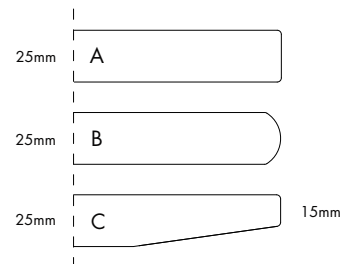

L6+

L6X+

L6Y

L6B

TABLE PEDESTAL. Paintel steel with fine textured finish. Bit Pedestal L6 has a round footplate in Ø49 cm or Ø60 cm. Bit pedestal L6X has a plus shaped foot Ø60 cm. Bit pedestal L6Y has a propeller shaped foot Ø65. Bit pedestal L6B has a bigger dimension and is only available is height 69 cm. tableheights including tabletop approximately 48, 60, 72, 90 and 107cm.

L6 Pedestal
 Pedestal height 45/57/69/87/104
 Footplate Ø49/ Ø60/ Ø65/ Ø70
 Weight, kg 8.8-11.2
 Cbm 0.04-0.05 m³/pc

BIT Table Top

BIT Pedestal

L6 8.8–11.2 kg | 0.04–0.05 m³/pc

L6B

BIT TABLE TOP. Below you will find a selection of the table tops we can offer. In standard, all tops with a thickness of 25 mm have a straight edge. Rounded or bevelled edge can be obtained at additional cost. The compact laminate has a thickness of 12 mm and a rounded edge. If Bit shall be used outdoors use compact laminate and galvanize the Bit pedestal before lacquer. We offer other materials, sizes, treatments and colors. Ask us.

L6 Table Top

Round Table Top Ø50/ Ø60/ Ø70/ Ø75/ Ø90/Ø110/ Ø120
 Square Table Top 70x70
 Rectangular Table Top 70x140

Recommended max sizes of table tops

L6 Table pedestal Ø49 cm, height 45, 57, 69 cm	Ø90	70x70
L6 Table pedestal Ø49 cm, height 87, 104 cm	Ø70	60x60
L6+ Table pedestal Ø60 cm, height 45, 57, 69 cm	Ø110	80x80
L6+ Table pedestal Ø60 cm, height 87, 104 cm	Ø90	70x70
L6X+ Table pedestal Ø60 cm, height 45, 57, 69 cm	Ø110	80x80
L6X+ Table pedestal Ø60 cm, height 87, 104 cm	Ø90	70x70
L6Y Table pedestal Ø65 cm, height 45, 57, 69 cm	Ø110	80x80
L6Y Table pedestal Ø65 cm, height 87, 104 cm	Ø90	70x70
L6B Table pedestal Ø70cm, height 69 cm	Ø140	90x90