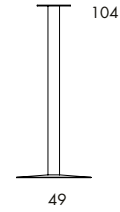

BIT Table Top

Ø55 | Ø60 | Ø70 | Ø75 | Ø90 | Ø110 | Ø120

70x70

70x140

BIT Pedestal

L6 8.8-11.2 kg | 0.04-0.05 m³/pc

L6B

L6

L6+

L6X+

L6Y

L6B

TABLE PEDESTAL. Paintel steel with fine textured finish. Bit Pedestal L6 has a round footplate in Ø49 cm or Ø60 cm. Bit pedestal L6X has a plus shaped foot Ø60 cm. Bit pedestal L6Y has a propeller shaped foot Ø65. Bit pedestal L6B has a bigger dimension and is only available is height 69 cm. tableheights including tabletop approximately 48, 60, 72, 90 and 107cm.

L6 Pedestal
 Pedestal height 45/57/69/87/104
 Footplate Ø49/ Ø60/ Ø65/ Ø70
 Weight, kg 8.8-11.2
 Cbm 0.04-0.05 m³/pc

BIT Table Top

BIT Pedestal

L6 8.8–11.2 kg | 0.04–0.05 m³/pc

L6B

BIT TABLE TOP. Below you will find a selection of the table tops we can offer. In standard, all tops with a thickness of 25 mm have a straight edge. Rounded or bevelled edge can be obtained at additional cost. The compact laminate has a thickness of 12 mm and a rounded edge. If Bit shall be used outdoors use compact laminate and galvanize the Bit pedestal before lacquer. We offer other materials, sizes, treatments and colors. Ask us.

L6 Table Top

Round Table Top Ø50/ Ø60/ Ø70/ Ø75/ Ø90/Ø110/ Ø120
 Square Table Top 70x70
 Rectangular Table Top 70x140

Recommended max sizes of table tops

L6 Table pedestal Ø49 cm, height 45, 57, 69 cm	Ø90	70x70
L6 Table pedestal Ø49 cm, height 87, 104 cm	Ø70	60x60
L6+ Table pedestal Ø60 cm, height 45, 57, 69 cm	Ø110	80x80
L6+ Table pedestal Ø60 cm, height 87, 104 cm	Ø90	70x70
L6X+ Table pedestal Ø60 cm, height 45, 57, 69 cm	Ø110	80x80
L6X+ Table pedestal Ø60 cm, height 87, 104 cm	Ø90	70x70
L6Y Table pedestal Ø65 cm, height 45, 57, 69 cm	Ø110	80x80
L6Y Table pedestal Ø65 cm, height 87, 104 cm	Ø90	70x70
L6B Table pedestal Ø70cm, height 69 cm	Ø140	90x90