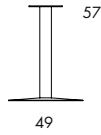

BIT Table Top

Ø55 | Ø60 | Ø70 | Ø75 | Ø90 | Ø110 | Ø120

70x70

70x140

BIT Pedestal

L6 8.8-11.2 kg | 0.04-0.05 m³/pc

L6B

L6

L6+

L6X+

L6Y

L6B

TABLE PEDESTAL. Paintel steel with fine textured finish. Bit Pedestal L6 has a round footplate in Ø49 cm or Ø60 cm. Bit pedestal L6X has a plus shaped foot Ø60 cm. Bit pedestal L6Y has a propeller shaped foot Ø65. Bit pedestal L6B has a bigger dimension and is only available is height 69 cm. tableheights including tabletop approximately 48, 60, 72, 90 and 107cm.

L6 Pedestal
 Pedestal height 45/57/69/87/104
 Footplate Ø49/ Ø60/ Ø65/ Ø70
 Weight, kg 8.8-11.2
 Cbm 0.04-0.05 m³/pc

BIT Table Top

BIT Pedestal

L6 8.8–11.2 kg | 0.04–0.05 m³/pc

L6B

BIT TABLE TOP. Below you will find a selection of the table tops we can offer. In standard, all tops with a thickness of 25 mm have a straight edge. Rounded or bevelled edge can be obtained at additional cost. The compact laminate has a thickness of 12 mm and a rounded edge. If Bit shall be used outdoors use compact laminate and galvanize the Bit pedestal before lacquer. We offer other materials, sizes, treatments and colors. Ask us.

L6 Table Top

Round Table Top Ø50/ Ø60/ Ø70/ Ø75/ Ø90/Ø110/ Ø120
 Square Table Top 70x70
 Rectangular Table Top 70x140

Recommended max sizes of table tops

L6 Table pedestal Ø49 cm, height 45, 57, 69 cm	Ø90	70x70
L6 Table pedestal Ø49 cm, height 87, 104 cm	Ø70	60x60
L6+ Table pedestal Ø60 cm, height 45, 57, 69 cm	Ø110	80x80
L6+ Table pedestal Ø60 cm, height 87, 104 cm	Ø90	70x70
L6X+ Table pedestal Ø60 cm, height 45, 57, 69 cm	Ø110	80x80
L6X+ Table pedestal Ø60 cm, height 87, 104 cm	Ø90	70x70
L6Y Table pedestal Ø65 cm, height 45, 57, 69 cm	Ø110	80x80
L6Y Table pedestal Ø65 cm, height 87, 104 cm	Ø90	70x70
L6B Table pedestal Ø70cm, height 69 cm	Ø140	90x90