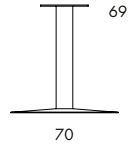

BIT Table Top

Ø55 | Ø60 | Ø70 | Ø75 | Ø90 | Ø110 | Ø120

70x70

70x140

BIT Pedestal

L6 8.8-11.2 kg | 0.04-0.05 m³/pc

L6B

L6

L6+

L6X+

L6Y

L6B

TABLE PEDESTAL. Paintel steel with fine textured finish. Bit Pedestal L6 has a round footplate in Ø49 cm or Ø60 cm. Bit pedestal L6X has a plus shaped foot Ø60 cm. Bit pedestal L6Y has a propeller shaped foot Ø65. Bit pedestal L6B has a bigger dimension and is only available is height 69 cm. tableheights including tabletop approximately 48, 60, 72, 90 and 107cm.

L6 Pedestal
 Pedestal height 45/57/69/87/104
 Footplate Ø49/ Ø60/ Ø65/ Ø70
 Weight, kg 8.8-11.2
 Cbm 0.04-0.05 m³/pc

BIT Table Top

BIT Pedestal

L6 8.8–11.2 kg | 0.04–0.05 m³/pc

L6B

BIT TABLE TOP. Below you will find a selection of the table tops we can offer. In standard, all tops with a thickness of 25 mm have a straight edge. Rounded or bevelled edge can be obtained at additional cost. The compact laminate has a thickness of 12 mm and a rounded edge. If Bit shall be used outdoors use compact laminate and galvanize the Bit pedestal before lacquer. We offer other materials, sizes, treatments and colors. Ask us.

L6 Table Top

Round Table Top Ø50/ Ø60/ Ø70/ Ø75/ Ø90/Ø110/ Ø120
 Square Table Top 70x70
 Rectangular Table Top 70x140

Recommended max sizes of table tops

L6 Table pedestal Ø49 cm, height 45, 57, 69 cm	Ø90	70x70
L6 Table pedestal Ø49 cm, height 87, 104 cm	Ø70	60x60
L6+ Table pedestal Ø60 cm, height 45, 57, 69 cm	Ø110	80x80
L6+ Table pedestal Ø60 cm, height 87, 104 cm	Ø90	70x70
L6X+ Table pedestal Ø60 cm, height 45, 57, 69 cm	Ø110	80x80
L6X+ Table pedestal Ø60 cm, height 87, 104 cm	Ø90	70x70
L6Y Table pedestal Ø65 cm, height 45, 57, 69 cm	Ø110	80x80
L6Y Table pedestal Ø65 cm, height 87, 104 cm	Ø90	70x70
L6B Table pedestal Ø70cm, height 69 cm	Ø140	90x90