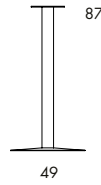

BIT Table Top

Ø55 | Ø60 | Ø70 | Ø75 | Ø90 | Ø110 | Ø120

70x70

70x140

BIT Pedestal

L6 8.8-11.2 kg | 0.04-0.05 m³/pc

L6B

L6

L6+

L6X+

L6Y

L6B

TABLE PEDESTAL. Paintel steel with fine textured finish. Bit Pedestal L6 has a round footplate in Ø49 cm or Ø60 cm. Bit pedestal L6X has a plus shaped foot Ø60 cm. Bit pedestal L6Y has a propeller shaped foot Ø65. Bit pedestal L6B has a bigger dimension and is only available is height 69 cm. tableheights including tabletop approximately 48, 60, 72, 90 and 107cm.

L6 Pedestal
 Pedestal height 45/57/69/87/104
 Footplate Ø49/ Ø60/ Ø65/ Ø70
 Weight, kg 8.8-11.2
 Cbm 0.04-0.05 m³/pc

BIT Table Top

BIT Pedestal

L6 8.8–11.2 kg | 0.04–0.05 m³/pc

L6B

BIT TABLE TOP. Below you will find a selection of the table tops we can offer. In standard, all tops with a thickness of 25 mm have a straight edge. Rounded or bevelled edge can be obtained at additional cost. The compact laminate has a thickness of 12 mm and a rounded edge. If Bit shall be used outdoors use compact laminate and galvanize the Bit pedestal before lacquer. We offer other materials, sizes, treatments and colors. Ask us.

L6 Table Top

Round Table Top Ø50/ Ø60/ Ø70/ Ø75/ Ø90/Ø110/ Ø120
 Square Table Top 70x70
 Rectangular Table Top 70x140

Recommended max sizes of table tops

L6 Table pedestal Ø49 cm, height 45, 57, 69 cm	Ø90	70x70
L6 Table pedestal Ø49 cm, height 87, 104 cm	Ø70	60x60
L6+ Table pedestal Ø60 cm, height 45, 57, 69 cm	Ø110	80x80
L6+ Table pedestal Ø60 cm, height 87, 104 cm	Ø90	70x70
L6X+ Table pedestal Ø60 cm, height 45, 57, 69 cm	Ø110	80x80
L6X+ Table pedestal Ø60 cm, height 87, 104 cm	Ø90	70x70
L6Y Table pedestal Ø65 cm, height 45, 57, 69 cm	Ø110	80x80
L6Y Table pedestal Ø65 cm, height 87, 104 cm	Ø90	70x70
L6B Table pedestal Ø70cm, height 69 cm	Ø140	90x90