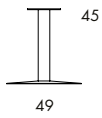

BIT Table Top

Ø55 | Ø60 | Ø70 | Ø75 | Ø90 | Ø110 | Ø120

70x70

70x140

BIT Pedestal

L6 8.8-11.2 kg | 0.04-0.05 m³/pc

L6B

L6

L6+

L6X+

L6Y

L6B

TABLE PEDESTAL. Paintel steel with fine textured finish. Bit Pedestal L6 has a round footplate in Ø49 cm or Ø60 cm. Bit pedestal L6X has a plus shaped foot Ø60 cm. Bit pedestal L6Y has a propeller shaped foot Ø65. Bit pedestal L6B has a bigger dimension and is only available is height 69 cm. tableheights including tabletop approximately 48, 60, 72, 90 and 107cm.

L6 Pedestal
 Pedestal height 45/57/69/87/104
 Footplate Ø49/ Ø60/ Ø65/ Ø70
 Weight, kg 8.8-11.2
 Cbm 0.04-0.05 m³/pc

BIT Table Top

BIT Pedestal

L6 8.8–11.2 kg | 0.04–0.05 m³/pc

L6B

BIT TABLE TOP. Below you will find a selection of the table tops we can offer. In standard, all tops with a thickness of 25 mm have a straight edge. Rounded or bevelled edge can be obtained at additional cost. The compact laminate has a thickness of 12 mm and a rounded edge. If Bit shall be used outdoors use compact laminate and galvanize the Bit pedestal before lacquer. We offer other materials, sizes, treatments and colors. Ask us.

L6 Table Top

Round Table Top Ø50/ Ø60/ Ø70/ Ø75/ Ø90/Ø110/ Ø120
 Square Table Top 70x70
 Rectangular Table Top 70x140

Recommended max sizes of table tops

L6 Table pedestal Ø49 cm, height 45, 57, 69 cm	Ø90	70x70
L6 Table pedestal Ø49 cm, height 87, 104 cm	Ø70	60x60
L6+ Table pedestal Ø60 cm, height 45, 57, 69 cm	Ø110	80x80
L6+ Table pedestal Ø60 cm, height 87, 104 cm	Ø90	70x70
L6X+ Table pedestal Ø60 cm, height 45, 57, 69 cm	Ø110	80x80
L6X+ Table pedestal Ø60 cm, height 87, 104 cm	Ø90	70x70
L6Y Table pedestal Ø65 cm, height 45, 57, 69 cm	Ø110	80x80
L6Y Table pedestal Ø65 cm, height 87, 104 cm	Ø90	70x70
L6B Table pedestal Ø70cm, height 69 cm	Ø140	90x90