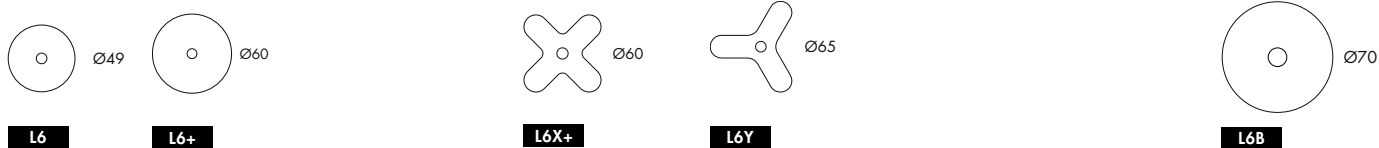

L6+

L6X+

L6Y

L6B

TABLE PEDESTAL. Paintel steel with fine textured finish. Bit Pedestal L6 has a round footplate in Ø49 cm or Ø60 cm. Bit pedestal L6X has a plus shaped foot Ø60 cm. Bit pedestal L6Y has a propeller shaped foot Ø65. Bit pedestal L6B has a bigger dimension and is only available is height 69 cm. tableheights including tabletop approximately 48, 60, 72, 90 and 107cm.

L6 Pedestal
 Pedestal height 45/57/69/87/104
 Footplate Ø49/ Ø60/ Ø65/ Ø70
 Weight, kg 8.8-11.2
 Cbm 0.04-0.05 m³/pc

BIT Table Top

BIT Pedestal

L6 8.8–11.2 kg | 0.04–0.05 m³/pc

L6B

BIT TABLE TOP. Below you will find a selection of the table tops we can offer. In standard, all tops with a thickness of 25 mm have a straight edge. Rounded or bevelled edge can be obtained at additional cost. The compact laminate has a thickness of 12 mm and a rounded edge. If Bit shall be used outdoors use compact laminate and galvanize the Bit pedestal before lacquer. We offer other materials, sizes, treatments and colors. Ask us.

L6 Table Top

Round Table Top Ø50/ Ø60/ Ø70/ Ø75/ Ø90/Ø110/ Ø120
 Square Table Top 70x70
 Rectangular Table Top 70x140

Recommended max sizes of table tops

L6 Table pedestal Ø49 cm, height 45, 57, 69 cm	Ø90	70x70
L6 Table pedestal Ø49 cm, height 87, 104 cm	Ø70	60x60
L6+ Table pedestal Ø60 cm, height 45, 57, 69 cm	Ø110	80x80
L6+ Table pedestal Ø60 cm, height 87, 104 cm	Ø90	70x70
L6X+ Table pedestal Ø60 cm, height 45, 57, 69 cm	Ø110	80x80
L6X+ Table pedestal Ø60 cm, height 87, 104 cm	Ø90	70x70
L6Y Table pedestal Ø65 cm, height 45, 57, 69 cm	Ø110	80x80
L6Y Table pedestal Ø65 cm, height 87, 104 cm	Ø90	70x70
L6B Table pedestal Ø70cm, height 69 cm	Ø140	90x90