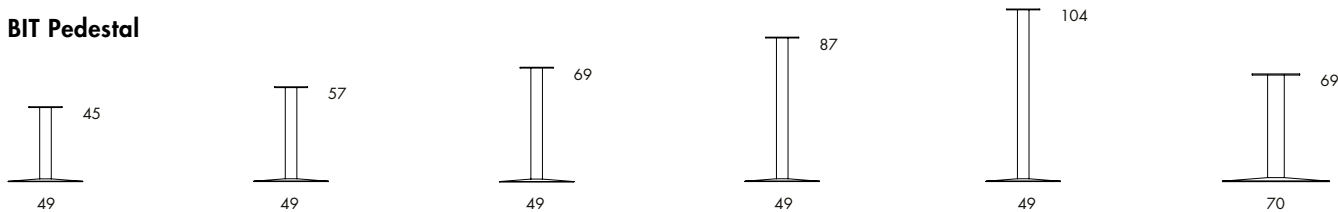

BIT Table Top

Ø55 | Ø60 | Ø70 | Ø75 | Ø90 | Ø110 | Ø120

70x70

70x140

BIT Pedestal

L6 8.8-11.2 kg | 0.04-0.05 m³/pc

L6B

L6

L6+

L6X+

L6Y

L6B

TABLE PEDESTAL. Paintel steel with fine textured finish. Bit Pedestal L6 has a round footplate in Ø49 cm or Ø60 cm. Bit pedestal L6X has a plus shaped foot Ø60 cm. Bit pedestal L6Y has a propeller shaped foot Ø65. Bit pedestal L6B has a bigger dimension and is only available is height 69 cm. tableheights including tabletop approximately 48, 60, 72, 90 and 107cm.

L6 Pedestal
 Pedestal height 45/57/69/87/104
 Footplate Ø49/ Ø60/ Ø65/ Ø70
 Weight, kg 8.8-11.2
 Cbm 0.04-0.05 m³/pc

BIT Table Top

BIT Pedestal

L6 8.8–11.2 kg | 0.04–0.05 m³/pc

L6B

BIT TABLE TOP. Below you will find a selection of the table tops we can offer. In standard, all tops with a thickness of 25 mm have a straight edge. Rounded or bevelled edge can be obtained at additional cost. The compact laminate has a thickness of 12 mm and a rounded edge. If Bit shall be used outdoors use compact laminate and galvanize the Bit pedestal before lacquer. We offer other materials, sizes, treatments and colors. Ask us.

L6 Table Top

Round Table Top Ø50/ Ø60/ Ø70/ Ø75/ Ø90/Ø110/ Ø120
 Square Table Top 70x70
 Rectangular Table Top 70x140

Recommended max sizes of table tops

L6 Table pedestal Ø49 cm, height 45, 57, 69 cm	Ø90	70x70
L6 Table pedestal Ø49 cm, height 87, 104 cm	Ø70	60x60
L6+ Table pedestal Ø60 cm, height 45, 57, 69 cm	Ø110	80x80
L6+ Table pedestal Ø60 cm, height 87, 104 cm	Ø90	70x70
L6X+ Table pedestal Ø60 cm, height 45, 57, 69 cm	Ø110	80x80
L6X+ Table pedestal Ø60 cm, height 87, 104 cm	Ø90	70x70
L6Y Table pedestal Ø65 cm, height 45, 57, 69 cm	Ø110	80x80
L6Y Table pedestal Ø65 cm, height 87, 104 cm	Ø90	70x70
L6B Table pedestal Ø70cm, height 69 cm	Ø140	90x90