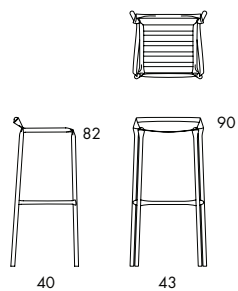

O35 5.9 kg | 0.36 m³/2 pcs 

O36 8.2 kg | 0.45 m³/2 pcs 

O37 5.8 kg | 0.25 m³/5 pcs 

STACKABLE CHAIR | STACKABLE LOUNGE CHAIR | STACKABLE BARSTOOL.

Galvanised and lacquered "kinked" tubular steel. Plastic feet. For indoor and outdoor use.

O35 5.9 kg | 0.36 m³/2 pcs 

	O35
Seat height	46
Overall height	85
Seat width	36
Overall width	48
Seat depth	44
Overall depth	57
Weight, kg	5.9
Cbm	0.36/2 pcs
Cbm	1.2/12 pcs

O36 8.2 kg | 0.45 m³/2 pcs 

	O36
Seat height	36
Overall height	75
Seat width	48
Overall width	61
Seat depth	43
Overall depth	66
Weight, kg	8.2
Cbm	0.45/2 pcs

O37 5.8 kg | 0.24 m³

	O37
Seat height	82
Overall height	90
Overall width	43
Seat depth	34
Overall depth	40
Weight, kg	5.8
Cbm	0.24