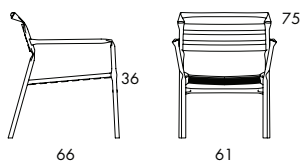

O35 5.9 kg | 0.36 m³/2 pcs 

O36 8.2 kg | 0.45 m³/2 pcs 

O37 5.8 kg | 0.25 m³/5 pcs 

STACKABLE CHAIR | STACKABLE LOUNGE CHAIR | STACKABLE BARSTOOL.

Galvanised and lacquered "kinked" tubular steel. Plastic feet. For indoor and outdoor use.

O35 5.9 kg | 0.36 m³/2 pcs 

	O35
Seat height	46
Overall height	85
Seat width	36
Overall width	48
Seat depth	44
Overall depth	57
Weight, kg	5.9
Cbm	0.36/2 pcs
Cbm	1.2/12 pcs

O36 8.2 kg | 0.45 m³/2 pcs 

	O36
Seat height	36
Overall height	75
Seat width	48
Overall width	61
Seat depth	43
Overall depth	66
Weight, kg	8.2
Cbm	0.45/2 pcs

O37 5.8 kg | 0.24 m³

	O37
Seat height	82
Overall height	90
Overall width	43
Seat depth	34
Overall depth	40
Weight, kg	5.8
Cbm	0.24