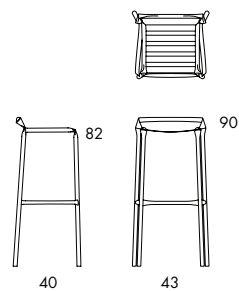

O35 5.9 kg | 0.36 m³/2 pcs 

O36 8.2 kg | 0.45 m³/2 pcs 

O37 5.8 kg | 0.25 m³/5 pcs 

STACKABLE CHAIR | STACKABLE LOUNGE CHAIR | STACKABLE BARSTOOL.

Galvanised and lacquered "kinked" tubular steel. Plastic feet. For indoor and outdoor use.

O35 5.9 kg | 0.36 m³/2 pcs 

	O35
Seat height	46
Overall height	85
Seat width	36
Overall width	48
Seat depth	44
Overall depth	57
Weight, kg	5.9
Cbm	0.36/2 pcs
Cbm	1.2/12 pcs

O36 8.2 kg | 0.45 m³/2 pcs 

	O36
Seat height	36
Overall height	75
Seat width	48
Overall width	61
Seat depth	43
Overall depth	66
Weight, kg	8.2
Cbm	0.45/2 pcs

O37 5.8 kg | 0.24 m³

	O37
Seat height	82
Overall height	90
Overall width	43
Seat depth	34
Overall depth	40
Weight, kg	5.8
Cbm	0.24