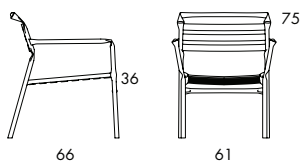

O35 5.9 kg | 0.36 m³/2 pcs 

O36 8.2 kg | 0.45 m³/2 pcs 

O37 5.8 kg | 0.25 m³/5 pcs 

STACKABLE CHAIR | STACKABLE LOUNGE CHAIR | STACKABLE BARSTOOL.

Galvanised and lacquered "kinked" tubular steel. Plastic feet. For indoor and outdoor use.

O35 5.9 kg | 0.36 m³/2 pcs 

	O35
Seat height	46
Overall height	85
Seat width	36
Overall width	48
Seat depth	44
Overall depth	57
Weight, kg	5.9
Cbm	0.36/2 pcs
Cbm	1.2/12 pcs

O36 8.2 kg | 0.45 m³/2 pcs 

	O36
Seat height	36
Overall height	75
Seat width	48
Overall width	61
Seat depth	43
Overall depth	66
Weight, kg	8.2
Cbm	0.45/2 pcs

O37 5.8 kg | 0.24 m³

	O37
Seat height	82
Overall height	90
Overall width	43
Seat depth	34
Overall depth	40
Weight, kg	5.8
Cbm	0.24