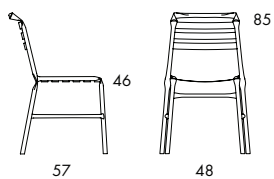

O35 5.9 kg | 0.36 m³/2 pcs 

O36 8.2 kg | 0.45 m³/2 pcs 

O37 5.8 kg | 0.25 m³/5 pcs 

STACKABLE CHAIR | STACKABLE LOUNGE CHAIR | STACKABLE BARSTOOL.

Galvanised and lacquered "kinked" tubular steel. Plastic feet. For indoor and outdoor use.

O35 5.9 kg | 0.36 m³/2 pcs 

	O35
Seat height	46
Overall height	85
Seat width	36
Overall width	48
Seat depth	44
Overall depth	57
Weight, kg	5.9
Cbm	0.36/2 pcs
Cbm	1.2/12 pcs

O36 8.2 kg | 0.45 m³/2 pcs 

	O36
Seat height	36
Overall height	75
Seat width	48
Overall width	61
Seat depth	43
Overall depth	66
Weight, kg	8.2
Cbm	0.45/2 pcs

O37 5.8 kg | 0.24 m³

	O37
Seat height	82
Overall height	90
Overall width	43
Seat depth	34
Overall depth	40
Weight, kg	5.8
Cbm	0.24