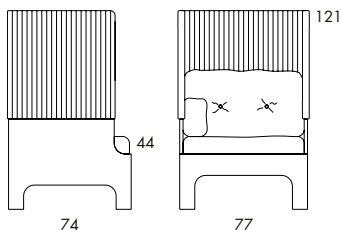

S51L 25 kg | 0.6 m³/pc

S51H 35 kg | 0.85 m³/pc

LOW EASY CHAIR | HIGH EASY CHAIR. Frame in compression moulded, layer-glued veneer with stained ash or oak finish. No-sag springs. Sound absorbing hood in Europost Welded fabric. Seat cushion, back cushion and small side cushion in polyester and down covered with fabric or leather. Upholstered buttons.

Koja is also available as a 2-seat and 3-seat sofa.

S51L	
Seat height	44
Overall height	83
Seat width	71
Overall width	77
Seat depth	55
Overall depth	74
Weight, kg	25
Cbm	0.6/pc

S51H	
Seat height	44
Overall height	121
Seat width	71
Overall width	77
Seat depth	55
Overall depth	74
Weight, kg	35
Cbm	0.85/pc

Koja is also available as an easy chair and a 3-seat sofa.

	S53H
Seat height	44
Overall height	121
Seat width	137
Overall width	140
Seat depth	55
Overall depth	74
Weight, kg	47
Cbm	1.4

	S53L
Seat height	44
Overall height	83
Seat width	137
Overall width	140
Seat depth	55
Overall depth	74
Weight, kg	34
Cbm	0.95

Koja is also available as an easy chair and a 2-seat sofa.

	S52L
Seat height	44
Overall height	83
Seat width	177
Overall width	182
Seat depth	55
Overall depth	74
Weight, kg	40
Cbm	1.35/pc

	S52H
Seat height	44
Overall height	121
Seat width	177
Overall width	182
Seat depth	55
Overall depth	74
Weight, kg	60
Cbm	2