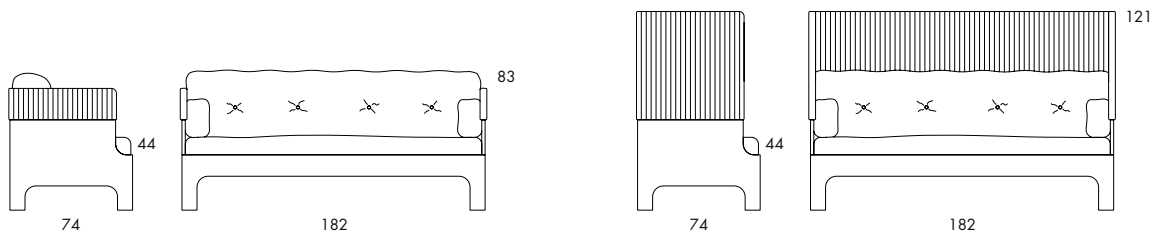

Koja is also available as a 2-seat and 3-seat sofa.

S51L	
Seat height	44
Overall height	83
Seat width	71
Overall width	77
Seat depth	55
Overall depth	74
Weight, kg	25
Cbm	0.6/pc

S51H	
Seat height	44
Overall height	121
Seat width	71
Overall width	77
Seat depth	55
Overall depth	74
Weight, kg	35
Cbm	0.85/pc

S53L 34 kg | 0.95 m³/pc

S53H 47 kg | 1.4 m³/pc

LOW 2-SEAT SOFA | HIGH 2-SEAT SOFA. Frame in compression moulded, layer-glued veneer with stained ash finish. No-sag springs. Sound absorbing hood in Europost Welded fabric. Seat cushion, back cushion and small side cushion in polyester and down covered with fabric or leather. Upholstered buttons.

Koja is also available as an easy chair and a 3-seat sofa.

	S53H
Seat height	44
Overall height	121
Seat width	137
Overall width	140
Seat depth	55
Overall depth	74
Weight, kg	47
Cbm	1.4

	S53L
Seat height	44
Overall height	83
Seat width	137
Overall width	140
Seat depth	55
Overall depth	74
Weight, kg	34
Cbm	0.95

Koja is also available as an easy chair and a 2-seat sofa.

	S52L
Seat height	44
Overall height	83
Seat width	177
Overall width	182
Seat depth	55
Overall depth	74
Weight, kg	40
Cbm	1.35/pc

	S52H
Seat height	44
Overall height	121
Seat width	177
Overall width	182
Seat depth	55
Overall depth	74
Weight, kg	60
Cbm	2