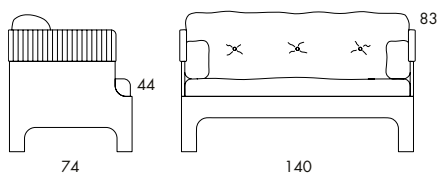

S51L 25 kg | 0.6 m³/pc

S51H 35 kg | 0.85 m³/pc

LOW EASY CHAIR | HIGH EASY CHAIR. Frame in compression moulded, layer-glued veneer with stained ash or oak finish. No-sag springs. Sound absorbing hood in Europost Welded fabric. Seat cushion, back cushion and small side cushion in polyester and down covered with fabric or leather. Upholstered buttons.

Koja is also available as a 2-seat and 3-seat sofa.

S51L	
Seat height	44
Overall height	83
Seat width	71
Overall width	77
Seat depth	55
Overall depth	74
Weight, kg	25
Cbm	0.6/pc

S51H	
Seat height	44
Overall height	121
Seat width	71
Overall width	77
Seat depth	55
Overall depth	74
Weight, kg	35
Cbm	0.85/pc

Koja is also available as an easy chair and a 3-seat sofa.

	S53H
Seat height	44
Overall height	121
Seat width	137
Overall width	140
Seat depth	55
Overall depth	74
Weight, kg	47
Cbm	1.4

	S53L
Seat height	44
Overall height	83
Seat width	137
Overall width	140
Seat depth	55
Overall depth	74
Weight, kg	34
Cbm	0.95

Koja is also available as an easy chair and a 2-seat sofa.

	S52L
Seat height	44
Overall height	83
Seat width	177
Overall width	182
Seat depth	55
Overall depth	74
Weight, kg	40
Cbm	1.35/pc

	S52H
Seat height	44
Overall height	121
Seat width	177
Overall width	182
Seat depth	55
Overall depth	74
Weight, kg	60
Cbm	2