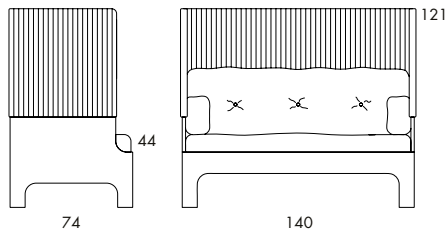

Koja is also available as a 2-seat and 3-seat sofa.

S51L	
Seat height	44
Overall height	83
Seat width	71
Overall width	77
Seat depth	55
Overall depth	74
Weight, kg	25
Cbm	0.6/pc

S51H	
Seat height	44
Overall height	121
Seat width	71
Overall width	77
Seat depth	55
Overall depth	74
Weight, kg	35
Cbm	0.85/pc

S53L 34 kg | 0.95 m³/pc

S53H 47 kg | 1.4 m³/pc

LOW 2-SEAT SOFA | HIGH 2-SEAT SOFA. Frame in compression moulded, layer-glued veneer with stained ash finish. No-sag springs. Sound absorbing hood in Europost Welded fabric. Seat cushion, back cushion and small side cushion in polyester and down covered with fabric or leather. Upholstered buttons.

Koja is also available as an easy chair and a 3-seat sofa.

	S53H
Seat height	44
Overall height	121
Seat width	137
Overall width	140
Seat depth	55
Overall depth	74
Weight, kg	47
Cbm	1.4

	S53L
Seat height	44
Overall height	83
Seat width	137
Overall width	140
Seat depth	55
Overall depth	74
Weight, kg	34
Cbm	0.95

Koja is also available as an easy chair and a 2-seat sofa.

	S52L
Seat height	44
Overall height	83
Seat width	177
Overall width	182
Seat depth	55
Overall depth	74
Weight, kg	40
Cbm	1.35/pc

	S52H
Seat height	44
Overall height	121
Seat width	177
Overall width	182
Seat depth	55
Overall depth	74
Weight, kg	60
Cbm	2