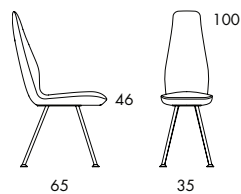

○151H 8.2 kg | 0.48 m³

○151HA 10.4 kg | 0.48 m³

○151L 7.7 kg | 0.36 m³

○151LA 9.9 kg | 0.36 m³

○152H 15.3 kg | 0.48 m³

○152HA 17.5 kg | 0.48 m³

○152L 14.8 kg | 0.36 m³

○152LA 17 kg | 0.36 m³

EASY CHAIR. Seat height 40 cm. Steel frame. Moulded polyurethane foam padding. Upholstered in fabric or leather. Leather as per cc. 6a. Frame ○151 in chrome-plated (chrome III) or black-painted steel. Swivel base ○152 in polished satin chrome (chrome III). Poppe chair with seat height 46 cm, see next page.

○161H 8.3 kg | 0.5 m³

○161HA 10.5 kg | 0.5 m³

○161L 7.8 kg | 0.39 m³

○161LA 10 kg | 0.39 m³

○162H 15.4 kg | 0.5 m³

○162HA 17.6 kg | 0.5 m³

○162L 14.9 kg | 0.39 m³

○162LA 17.1 kg | 0.39 m³

CHAIR. Seat height 46 cm. Steel frame. Moulded polyurethane foam padding. Upholstered in fabric or leather. Leather as per cc. 6a. Frame ○151 in chrome-plated (chrome III) or black-painted steel. Swivel base ○152 in polished satin chrome (chrome III). Poppe easy-chair with seat height 40 cm, see previous page.