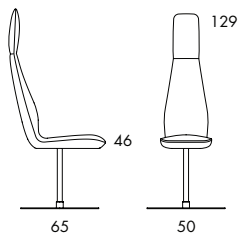

○151H 8.2 kg | 0.48 m³

○151HA 10.4 kg | 0.48 m³

○151L 7.7 kg | 0.36 m³

○151LA 9.9 kg | 0.36 m³

○152H 15.3 kg | 0.48 m³

○152HA 17.5 kg | 0.48 m³

○152L 14.8 kg | 0.36 m³

○152LA 17 kg | 0.36 m³

EASY CHAIR. Seat height 40 cm. Steel frame. Moulded polyurethane foam padding. Upholstered in fabric or leather. Leather as per cc. 6a. Frame ○151 in chrome-plated (chrome III) or black-painted steel. Swivel base ○152 in polished satin chrome (chrome III). Poppe chair with seat height 46 cm, see next page.

○161H 8.3 kg | 0.5 m³

○161HA 10.5 kg | 0.5 m³

○161L 7.8 kg | 0.39 m³

○161LA 10 kg | 0.39 m³

○162H 15.4 kg | 0.5 m³

○162HA 17.6 kg | 0.5 m³

○162L 14.9 kg | 0.39 m³

○162LA 17.1 kg | 0.39 m³

CHAIR. Seat height 46 cm. Steel frame. Moulded polyurethane foam padding. Upholstered in fabric or leather. Leather as per cc. 6a. Frame ○151 in chrome-plated (chrome III) or black-painted steel. Swivel base ○152 in polished satin chrome (chrome III). Poppe easy-chair with seat height 40 cm, see previous page.