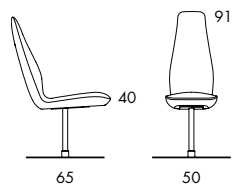

○151H 8.2 kg | 0.48 m³

○151HA 10.4 kg | 0.48 m³

○151L 7.7 kg | 0.36 m³

○151LA 9.9 kg | 0.36 m³

○152H 15.3 kg | 0.48 m³

○152HA 17.5 kg | 0.48 m³

○152L 14.8 kg | 0.36 m³

○152LA 17 kg | 0.36 m³

EASY CHAIR. Seat height 40 cm. Steel frame. Moulded polyurethane foam padding. Upholstered in fabric or leather. Leather as per cc. 6a. Frame ○151 in chrome-plated (chrome III) or black-painted steel. Swivel base ○152 in polished satin chrome (chrome III). Poppe chair with seat height 46 cm, see next page.

○161H 8.3 kg | 0.5 m³

○161HA 10.5 kg | 0.5 m³

○161L 7.8 kg | 0.39 m³

○161LA 10 kg | 0.39 m³

○162H 15.4 kg | 0.5 m³

○162HA 17.6 kg | 0.5 m³

○162L 14.9 kg | 0.39 m³

○162LA 17.1 kg | 0.39 m³

CHAIR. Seat height 46 cm. Steel frame. Moulded polyurethane foam padding. Upholstered in fabric or leather. Leather as per cc. 6a. Frame ○151 in chrome-plated (chrome III) or black-painted steel. Swivel base ○152 in polished satin chrome (chrome III). Poppe easy-chair with seat height 40 cm, see previous page.