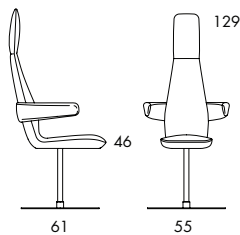

○151H 8.2 kg | 0.48 m³

○151HA 10.4 kg | 0.48 m³

○151L 7.7 kg | 0.36 m³

○151LA 9.9 kg | 0.36 m³

○152H 15.3 kg | 0.48 m³

○152HA 17.5 kg | 0.48 m³

○152L 14.8 kg | 0.36 m³

○152LA 17 kg | 0.36 m³

EASY CHAIR. Seat height 40 cm. Steel frame. Moulded polyurethane foam padding. Upholstered in fabric or leather. Leather as per cc. 6a. Frame ○151 in chrome-plated (chrome III) or black-painted steel. Swivel base ○152 in polished satin chrome (chrome III). Poppe chair with seat height 46 cm, see next page.

○161H 8.3 kg | 0.5 m³

○161HA 10.5 kg | 0.5 m³

○161L 7.8 kg | 0.39 m³

○161LA 10 kg | 0.39 m³

○162H 15.4 kg | 0.5 m³

○162HA 17.6 kg | 0.5 m³

○162L 14.9 kg | 0.39 m³

○162LA 17.1 kg | 0.39 m³

CHAIR. Seat height 46 cm. Steel frame. Moulded polyurethane foam padding. Upholstered in fabric or leather. Leather as per cc. 6a. Frame ○151 in chrome-plated (chrome III) or black-painted steel. Swivel base ○152 in polished satin chrome (chrome III). Poppe easy-chair with seat height 40 cm, see previous page.