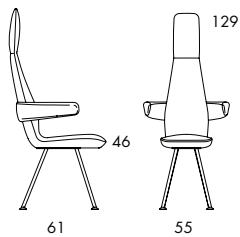

○151H 8.2 kg | 0.48 m³

○151HA 10.4 kg | 0.48 m³

○151L 7.7 kg | 0.36 m³

○151LA 9.9 kg | 0.36 m³

○152H 15.3 kg | 0.48 m³

○152HA 17.5 kg | 0.48 m³

○152L 14.8 kg | 0.36 m³

○152LA 17 kg | 0.36 m³

EASY CHAIR. Seat height 40 cm. Steel frame. Moulded polyurethane foam padding. Upholstered in fabric or leather. Leather as per cc. 6a. Frame ○151 in chrome-plated (chrome III) or black-painted steel. Swivel base ○152 in polished satin chrome (chrome III). Poppe chair with seat height 46 cm, see next page.

○161H 8.3 kg | 0.5 m³

○161HA 10.5 kg | 0.5 m³

○161L 7.8 kg | 0.39 m³

○161LA 10 kg | 0.39 m³

○162H 15.4 kg | 0.5 m³

○162HA 17.6 kg | 0.5 m³

○162L 14.9 kg | 0.39 m³

○162LA 17.1 kg | 0.39 m³

CHAIR. Seat height 46 cm. Steel frame. Moulded polyurethane foam padding. Upholstered in fabric or leather. Leather as per cc. 6a. Frame ○151 in chrome-plated (chrome III) or black-painted steel. Swivel base ○152 in polished satin chrome (chrome III). Poppe easy-chair with seat height 40 cm, see previous page.