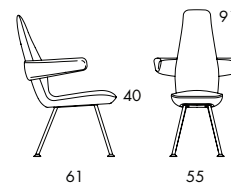

○151H 8.2 kg | 0.48 m³

○151HA 10.4 kg | 0.48 m³

○151L 7.7 kg | 0.36 m³

○151LA 9.9 kg | 0.36 m³

○152H 15.3 kg | 0.48 m³

○152HA 17.5 kg | 0.48 m³

○152L 14.8 kg | 0.36 m³

○152LA 17 kg | 0.36 m³

EASY CHAIR. Seat height 40 cm. Steel frame. Moulded polyurethane foam padding. Upholstered in fabric or leather. Leather as per cc. 6a. Frame ○151 in chrome-plated (chrome III) or black-painted steel. Swivel base ○152 in polished satin chrome (chrome III). Poppe chair with seat height 46 cm, see next page.

○161H 8.3 kg | 0.5 m³

○161HA 10.5 kg | 0.5 m³

○161L 7.8 kg | 0.39 m³

○161LA 10 kg | 0.39 m³

○162H 15.4 kg | 0.5 m³

○162HA 17.6 kg | 0.5 m³

○162L 14.9 kg | 0.39 m³

○162LA 17.1 kg | 0.39 m³

CHAIR. Seat height 46 cm. Steel frame. Moulded polyurethane foam padding. Upholstered in fabric or leather. Leather as per cc. 6a. Frame ○151 in chrome-plated (chrome III) or black-painted steel. Swivel base ○152 in polished satin chrome (chrome III). Poppe easy-chair with seat height 40 cm, see previous page.