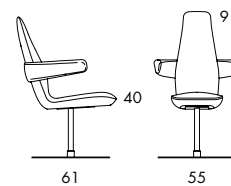

○151H 8.2 kg | 0.48 m³

○151HA 10.4 kg | 0.48 m³

○151L 7.7 kg | 0.36 m³

○151LA 9.9 kg | 0.36 m³

○152H 15.3 kg | 0.48 m³

○152HA 17.5 kg | 0.48 m³

○152L 14.8 kg | 0.36 m³

○152LA 17 kg | 0.36 m³

EASY CHAIR. Seat height 40 cm. Steel frame. Moulded polyurethane foam padding. Upholstered in fabric or leather. Leather as per cc. 6a. Frame ○151 in chrome-plated (chrome III) or black-painted steel. Swivel base ○152 in polished satin chrome (chrome III). Poppe chair with seat height 46 cm, see next page.

○161H 8.3 kg | 0.5 m³

○161HA 10.5 kg | 0.5 m³

○161L 7.8 kg | 0.39 m³

○161LA 10 kg | 0.39 m³

○162H 15.4 kg | 0.5 m³

○162HA 17.6 kg | 0.5 m³

○162L 14.9 kg | 0.39 m³

○162LA 17.1 kg | 0.39 m³

CHAIR. Seat height 46 cm. Steel frame. Moulded polyurethane foam padding. Upholstered in fabric or leather. Leather as per cc. 6a. Frame ○151 in chrome-plated (chrome III) or black-painted steel. Swivel base ○152 in polished satin chrome (chrome III). Poppe easy-chair with seat height 40 cm, see previous page.