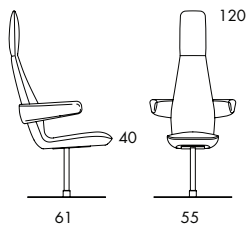

○151H 8.2 kg | 0.48 m³

○151HA 10.4 kg | 0.48 m³

○151L 7.7 kg | 0.36 m³

○151LA 9.9 kg | 0.36 m³

○152H 15.3 kg | 0.48 m³

○152HA 17.5 kg | 0.48 m³

○152L 14.8 kg | 0.36 m³

○152LA 17 kg | 0.36 m³

EASY CHAIR. Seat height 40 cm. Steel frame. Moulded polyurethane foam padding. Upholstered in fabric or leather. Leather as per cc. 6a. Frame ○151 in chrome-plated (chrome III) or black-painted steel. Swivel base ○152 in polished satin chrome (chrome III). Poppe chair with seat height 46 cm, see next page.

○161H 8.3 kg | 0.5 m³

○161HA 10.5 kg | 0.5 m³

○161L 7.8 kg | 0.39 m³

○161LA 10 kg | 0.39 m³

○162H 15.4 kg | 0.5 m³

○162HA 17.6 kg | 0.5 m³

○162L 14.9 kg | 0.39 m³

○162LA 17.1 kg | 0.39 m³

CHAIR. Seat height 46 cm. Steel frame. Moulded polyurethane foam padding. Upholstered in fabric or leather. Leather as per cc. 6a. Frame ○151 in chrome-plated (chrome III) or black-painted steel. Swivel base ○152 in polished satin chrome (chrome III). Poppe easy-chair with seat height 40 cm, see previous page.