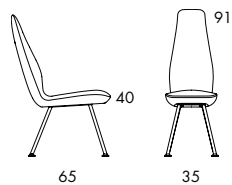

○151H 8.2 kg | 0.48 m³

○151HA 10.4 kg | 0.48 m³

○151L 7.7 kg | 0.36 m³

○151LA 9.9 kg | 0.36 m³

○152H 15.3 kg | 0.48 m³

○152HA 17.5 kg | 0.48 m³

○152L 14.8 kg | 0.36 m³

○152LA 17 kg | 0.36 m³

EASY CHAIR. Seat height 40 cm. Steel frame. Moulded polyurethane foam padding. Upholstered in fabric or leather. Leather as per cc. 6a. Frame ○151 in chrome-plated (chrome III) or black-painted steel. Swivel base ○152 in polished satin chrome (chrome III). Poppe chair with seat height 46 cm, see next page.

○161H 8.3 kg | 0.5 m³

○161HA 10.5 kg | 0.5 m³

○161L 7.8 kg | 0.39 m³

○161LA 10 kg | 0.39 m³

○162H 15.4 kg | 0.5 m³

○162HA 17.6 kg | 0.5 m³

○162L 14.9 kg | 0.39 m³

○162LA 17.1 kg | 0.39 m³

CHAIR. Seat height 46 cm. Steel frame. Moulded polyurethane foam padding. Upholstered in fabric or leather. Leather as per cc. 6a. Frame ○151 in chrome-plated (chrome III) or black-painted steel. Swivel base ○152 in polished satin chrome (chrome III). Poppe easy-chair with seat height 40 cm, see previous page.