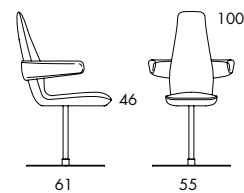

○151H 8.2 kg | 0.48 m³

○151HA 10.4 kg | 0.48 m³

○151L 7.7 kg | 0.36 m³

○151LA 9.9 kg | 0.36 m³

○152H 15.3 kg | 0.48 m³

○152HA 17.5 kg | 0.48 m³

○152L 14.8 kg | 0.36 m³

○152LA 17 kg | 0.36 m³

EASY CHAIR. Seat height 40 cm. Steel frame. Moulded polyurethane foam padding. Upholstered in fabric or leather. Leather as per cc. 6a. Frame ○151 in chrome-plated (chrome III) or black-painted steel. Swivel base ○152 in polished satin chrome (chrome III). Poppe chair with seat height 46 cm, see next page.

○161H 8.3 kg | 0.5 m³

○161HA 10.5 kg | 0.5 m³

○161L 7.8 kg | 0.39 m³

○161LA 10 kg | 0.39 m³

○162H 15.4 kg | 0.5 m³

○162HA 17.6 kg | 0.5 m³

○162L 14.9 kg | 0.39 m³

○162LA 17.1 kg | 0.39 m³

CHAIR. Seat height 46 cm. Steel frame. Moulded polyurethane foam padding. Upholstered in fabric or leather. Leather as per cc. 6a. Frame ○151 in chrome-plated (chrome III) or black-painted steel. Swivel base ○152 in polished satin chrome (chrome III). Poppe easy-chair with seat height 40 cm, see previous page.