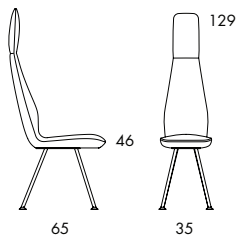

○151H 8.2 kg | 0.48 m³

○151HA 10.4 kg | 0.48 m³

○151L 7.7 kg | 0.36 m³

○151LA 9.9 kg | 0.36 m³

○152H 15.3 kg | 0.48 m³

○152HA 17.5 kg | 0.48 m³

○152L 14.8 kg | 0.36 m³

○152LA 17 kg | 0.36 m³

EASY CHAIR. Seat height 40 cm. Steel frame. Moulded polyurethane foam padding. Upholstered in fabric or leather. Leather as per cc. 6a. Frame ○151 in chrome-plated (chrome III) or black-painted steel. Swivel base ○152 in polished satin chrome (chrome III). Poppe chair with seat height 46 cm, see next page.

○161H 8.3 kg | 0.5 m³

○161HA 10.5 kg | 0.5 m³

○161L 7.8 kg | 0.39 m³

○161LA 10 kg | 0.39 m³

○162H 15.4 kg | 0.5 m³

○162HA 17.6 kg | 0.5 m³

○162L 14.9 kg | 0.39 m³

○162LA 17.1 kg | 0.39 m³

CHAIR. Seat height 46 cm. Steel frame. Moulded polyurethane foam padding. Upholstered in fabric or leather. Leather as per cc. 6a. Frame ○151 in chrome-plated (chrome III) or black-painted steel. Swivel base ○152 in polished satin chrome (chrome III). Poppe easy-chair with seat height 40 cm, see previous page.