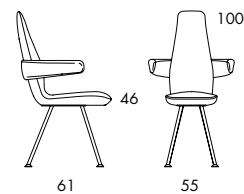

○151H 8.2 kg | 0.48 m³

○151HA 10.4 kg | 0.48 m³

○151L 7.7 kg | 0.36 m³

○151LA 9.9 kg | 0.36 m³

○152H 15.3 kg | 0.48 m³

○152HA 17.5 kg | 0.48 m³

○152L 14.8 kg | 0.36 m³

○152LA 17 kg | 0.36 m³

EASY CHAIR. Seat height 40 cm. Steel frame. Moulded polyurethane foam padding. Upholstered in fabric or leather. Leather as per cc. 6a. Frame ○151 in chrome-plated (chrome III) or black-painted steel. Swivel base ○152 in polished satin chrome (chrome III). Poppe chair with seat height 46 cm, see next page.

○161H 8.3 kg | 0.5 m³

○161HA 10.5 kg | 0.5 m³

○161L 7.8 kg | 0.39 m³

○161LA 10 kg | 0.39 m³

○162H 15.4 kg | 0.5 m³

○162HA 17.6 kg | 0.5 m³

○162L 14.9 kg | 0.39 m³

○162LA 17.1 kg | 0.39 m³

CHAIR. Seat height 46 cm. Steel frame. Moulded polyurethane foam padding. Upholstered in fabric or leather. Leather as per cc. 6a. Frame ○151 in chrome-plated (chrome III) or black-painted steel. Swivel base ○152 in polished satin chrome (chrome III). Poppe easy-chair with seat height 40 cm, see previous page.