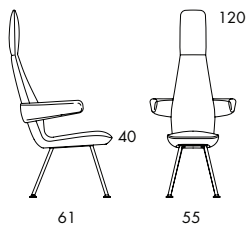

○151H 8.2 kg | 0.48 m³

○151HA 10.4 kg | 0.48 m³

○151L 7.7 kg | 0.36 m³

○151LA 9.9 kg | 0.36 m³

○152H 15.3 kg | 0.48 m³

○152HA 17.5 kg | 0.48 m³

○152L 14.8 kg | 0.36 m³

○152LA 17 kg | 0.36 m³

EASY CHAIR. Seat height 40 cm. Steel frame. Moulded polyurethane foam padding. Upholstered in fabric or leather. Leather as per cc. 6a. Frame ○151 in chrome-plated (chrome III) or black-painted steel. Swivel base ○152 in polished satin chrome (chrome III). Poppe chair with seat height 46 cm, see next page.

○161H 8.3 kg | 0.5 m³

○161HA 10.5 kg | 0.5 m³

○161L 7.8 kg | 0.39 m³

○161LA 10 kg | 0.39 m³

○162H 15.4 kg | 0.5 m³

○162HA 17.6 kg | 0.5 m³

○162L 14.9 kg | 0.39 m³

○162LA 17.1 kg | 0.39 m³

CHAIR. Seat height 46 cm. Steel frame. Moulded polyurethane foam padding. Upholstered in fabric or leather. Leather as per cc. 6a. Frame ○151 in chrome-plated (chrome III) or black-painted steel. Swivel base ○152 in polished satin chrome (chrome III). Poppe easy-chair with seat height 40 cm, see previous page.