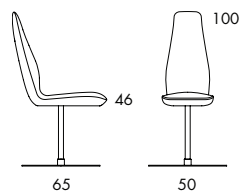

○151H 8.2 kg | 0.48 m³

○151HA 10.4 kg | 0.48 m³

○151L 7.7 kg | 0.36 m³

○151LA 9.9 kg | 0.36 m³

○152H 15.3 kg | 0.48 m³

○152HA 17.5 kg | 0.48 m³

○152L 14.8 kg | 0.36 m³

○152LA 17 kg | 0.36 m³

EASY CHAIR. Seat height 40 cm. Steel frame. Moulded polyurethane foam padding. Upholstered in fabric or leather. Leather as per cc. 6a. Frame ○151 in chrome-plated (chrome III) or black-painted steel. Swivel base ○152 in polished satin chrome (chrome III). Poppe chair with seat height 46 cm, see next page.

○161H 8.3 kg | 0.5 m³

○161HA 10.5 kg | 0.5 m³

○161L 7.8 kg | 0.39 m³

○161LA 10 kg | 0.39 m³

○162H 15.4 kg | 0.5 m³

○162HA 17.6 kg | 0.5 m³

○162L 14.9 kg | 0.39 m³

○162LA 17.1 kg | 0.39 m³

CHAIR. Seat height 46 cm. Steel frame. Moulded polyurethane foam padding. Upholstered in fabric or leather. Leather as per cc. 6a. Frame ○151 in chrome-plated (chrome III) or black-painted steel. Swivel base ○152 in polished satin chrome (chrome III). Poppe easy-chair with seat height 40 cm, see previous page.