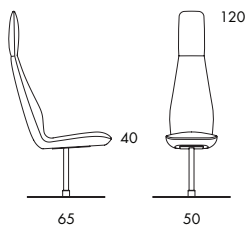

○151H 8.2 kg | 0.48 m³

○151HA 10.4 kg | 0.48 m³

○151L 7.7 kg | 0.36 m³

○151LA 9.9 kg | 0.36 m³

○152H 15.3 kg | 0.48 m³

○152HA 17.5 kg | 0.48 m³

○152L 14.8 kg | 0.36 m³

○152LA 17 kg | 0.36 m³

EASY CHAIR. Seat height 40 cm. Steel frame. Moulded polyurethane foam padding. Upholstered in fabric or leather. Leather as per cc. 6a. Frame ○151 in chrome-plated (chrome III) or black-painted steel. Swivel base ○152 in polished satin chrome (chrome III). Poppe chair with seat height 46 cm, see next page.

○161H 8.3 kg | 0.5 m³

○161HA 10.5 kg | 0.5 m³

○161L 7.8 kg | 0.39 m³

○161LA 10 kg | 0.39 m³

○162H 15.4 kg | 0.5 m³

○162HA 17.6 kg | 0.5 m³

○162L 14.9 kg | 0.39 m³

○162LA 17.1 kg | 0.39 m³

CHAIR. Seat height 46 cm. Steel frame. Moulded polyurethane foam padding. Upholstered in fabric or leather. Leather as per cc. 6a. Frame ○151 in chrome-plated (chrome III) or black-painted steel. Swivel base ○152 in polished satin chrome (chrome III). Poppe easy-chair with seat height 40 cm, see previous page.